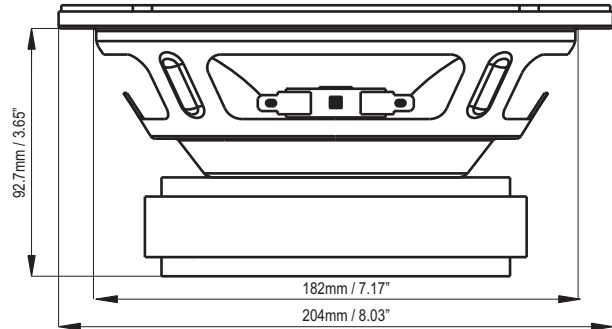

CRUNCH[®] SCREAMER

FULL RANGE SPEAKERS

CRSS6.5

CRSS8

6.5" Full Range Speaker:

1.5" Voice Coil

8 Ohm Single Voice Coil

Spade Terminals