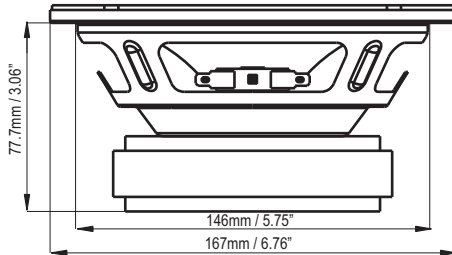

CRUNCH[®] SCREAMER

FULL RANGE SPEAKERS

CRSS6.5

CRSS8

6.5" Full Range Speaker:

1.5" Voice Coil

8 Ohm Single Voice Coil

Spade Terminals